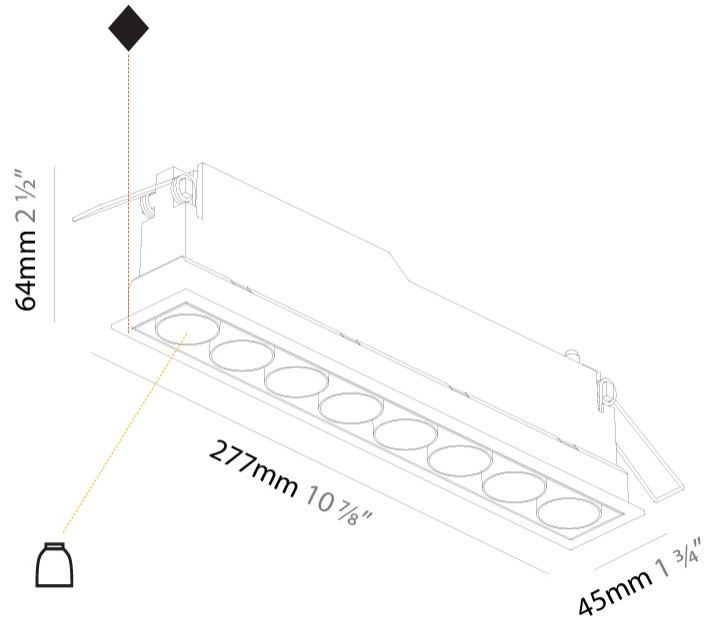

GENERAL

Series: Magiq
 Subseries: Magiq 8 Cell
 Brand: Prolicht
 Division: Architectural
 Mounting Type: Recessed
 Mounting Location: Ceiling
 Subcategory: Downlight

PHYSICAL

Shape: Rectangle
 Length (mm): 277
 Length (in): 10 ⁷/₈
 Width (mm): 45
 Width (in): 1 ³/₄
 Height (mm): 64
 Height (in): 2 ¹/₂
 Ceiling Thickness (mm): 10 / 12.5 / 15 / 25 / 30
 Ceiling Thickness (in): 3/8 or 1/2 or 9/16 or 1 or 1 3/16
 Min. Recessing Depth (mm): 100
 Min. Recessing Depth (in): 3 ¹⁵/₁₆
 Light Distribution: Downlight
 Weight (kg): 0.518
 Weight (lbs): 1.14
 Fixture Finish: SSR / BKV / CWI / CRY / HAB / LAG / UFT / ITA / RUA / RUR / MIC / FTG / MYG / TWT / LOD / PUS / FRO / FUP / KIA / POP / BLS / SPG / MEY / GOH / GUM / CHC / COM / ABZ / JAG / OBR / MOS / ROR
 Holder Finish: WHI / BLK
 Fixture Material: Aluminum Die Cast
 Cut-out Measurements: 270mm / 10 5/8" x 38mm / 1 1/2"

OPTICAL

Reflector: 8 / 14 / 34

RATINGS AND CERTIFICATIONS

Certified By: CSA Certified to UL and CSA Standards
 IP rating: IP20

100mm
3 15/16"

5 - 30 mm
3/16" - 1 3/16"

270mm x 38mm
10 5/8" x 1 1/2"

MAGIQ 8 CELL RECESSED

GENERAL

Series: Magiq
Subseries: Magiq 8 Cell Korona
Brand: Prolicht
Division: Architectural
Mounting Type: Recessed
Mounting Location: Ceiling
Subcategory: Downlight

PHYSICAL

Shape: Rectangle
Length (mm): 277
Length (in): 10 ⁷ / ₈
Width (mm): 45
Width (in): 1 ³ / ₄
Height (mm): 64
Height (in): 2 ¹ / ₂
Ceiling Thickness (mm): 5 - 30
Ceiling Thickness (in): 3/16 - 1 3/16
Min. Recessing Depth (mm): 100
Min. Recessing Depth (in): 3 ¹⁵ / ₁₆
Light Distribution: Downlight
Weight (kg): 0.518
Weight (lbs): 1.15
Fixture Finish: SSR / BKV / CWI / CRY / HAB / LAG / UFT / ITA / RUA / RUR / MIC / FTG / MYG / TWT / LOD / PUS / FRO / FUP / KIA / POP / BLS / SPG / MEY / GOH / GUM / CHC / COM / ABZ / JAG / OBR / MOS / ROR
Holder Finish: WHI / BLK
Fixture Material: Aluminum Die Cast
Cut-out Measurements: 270mm / 10 5/8" x 38mm / 1 1/2"